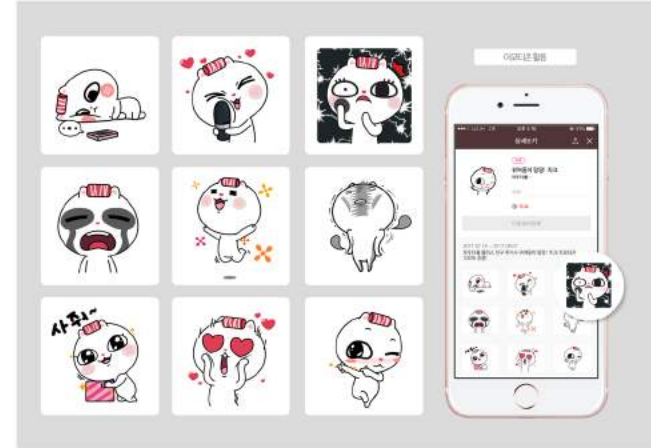

RBW

JX hq PORTFOLIO

Character

코딩아웃

Coming out
Webtoon character

코딩아웃 웹툰 캐릭터 및
웹툰 연재 제작