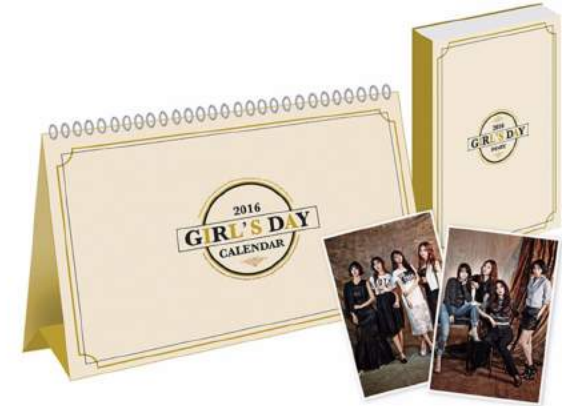

RBW JX hq PORTFOLIO

Printing

LOEN

LOEN ent.
ARTIST SEASON GREETING'S

세븐틴, 아이유, 몬스타엑스, 걸스데이
시즌그리팅 디자인 / 제조