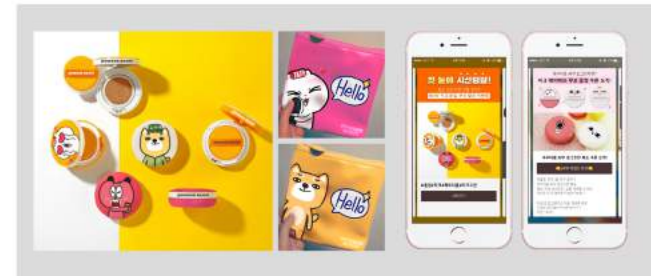

RBW

JX hq PORTFOLIO

Character

코딩아웃

Coming out
Webtoon character

코딩아웃 웹툰 캐릭터 및
웹툰 연재 제작