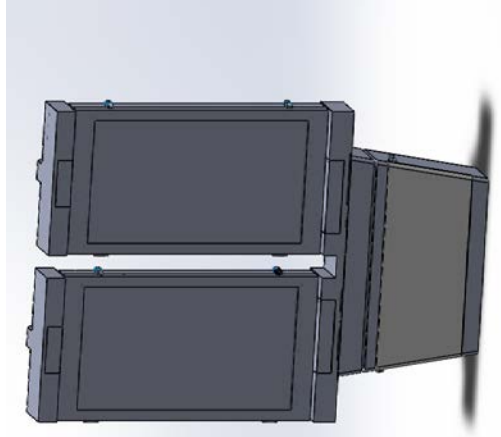

TDS display Drive Thru

TOTAL OPERATING SYSTEM

TOTAL OPERATING SYSTEM

▶ LCD ORDER DISPLAY

▶ LED MENU BOARD

TOTAL OPERATING SYSTEM

▶ STAFF CONTROL MONITOR

▶ POS BILL MONITOR

TOTAL OPERATING SYSTEM

Drive-thru OUTDOOR 32"

SPECIFICATIONS

LCD size	32 inch	Resolution	1920 x 1080
LCD brightness		1000~2000 nits	
Enclosure		2T Steel frame with powder coating	
Operation	PC	i3 ~ i5 CPU	
Glass		Laminated tempered glass AR / AG	
Operation Temperature		-50°C ~ 50°C	
Heating unit		500W Power consumption	
Timer		24h control timer (Power outage compensation)	
Input source		RGB, DVI, HDMI	
Option		Speaker, MIC	
Case material		SUS / STEEL	

Drive-thru OUTDOOR 43"

SPECIFICATIONS

LCD size	43 inch	Resolution	1920 x 1080
LCD brightness	1000~2500 nits		
Enclosure	2T Steel frame with powder coating		
Operation	PC	i3 ~ i5 CPU	
Glass	Laminated tempered glass AR / AG		
Operation Temperature	-50°C ~ 50°C		
Heating unit	600W Power consumption		
Timer	24h control timer (Power outage compensation)		
Input source	RGB, DVI, HDMI		
Option	Speaker, MIC		
Case material	SUS / STEEL		

Drive-thru OUTDOOR 46" DUAL

SPECIFICATIONS

LCD size	46 inch	Resolution	1920 x 1080
LCD brightness		2500 nits	
Enclosure		2T Steel frame with powder coating	
Operation	PC	i3 ~ i5 CPU	
Glass		Laminated tempered glass AR / AG	
Operation Temperature		-50°C ~ 50°C	
Heating unit		1500W Power consumption	
Timer		24h control timer (Power outage compensation)	
Input source		RGB, DVI, HDMI	
Option		Speaker, MIC	
Case material		SUS / STEEL	