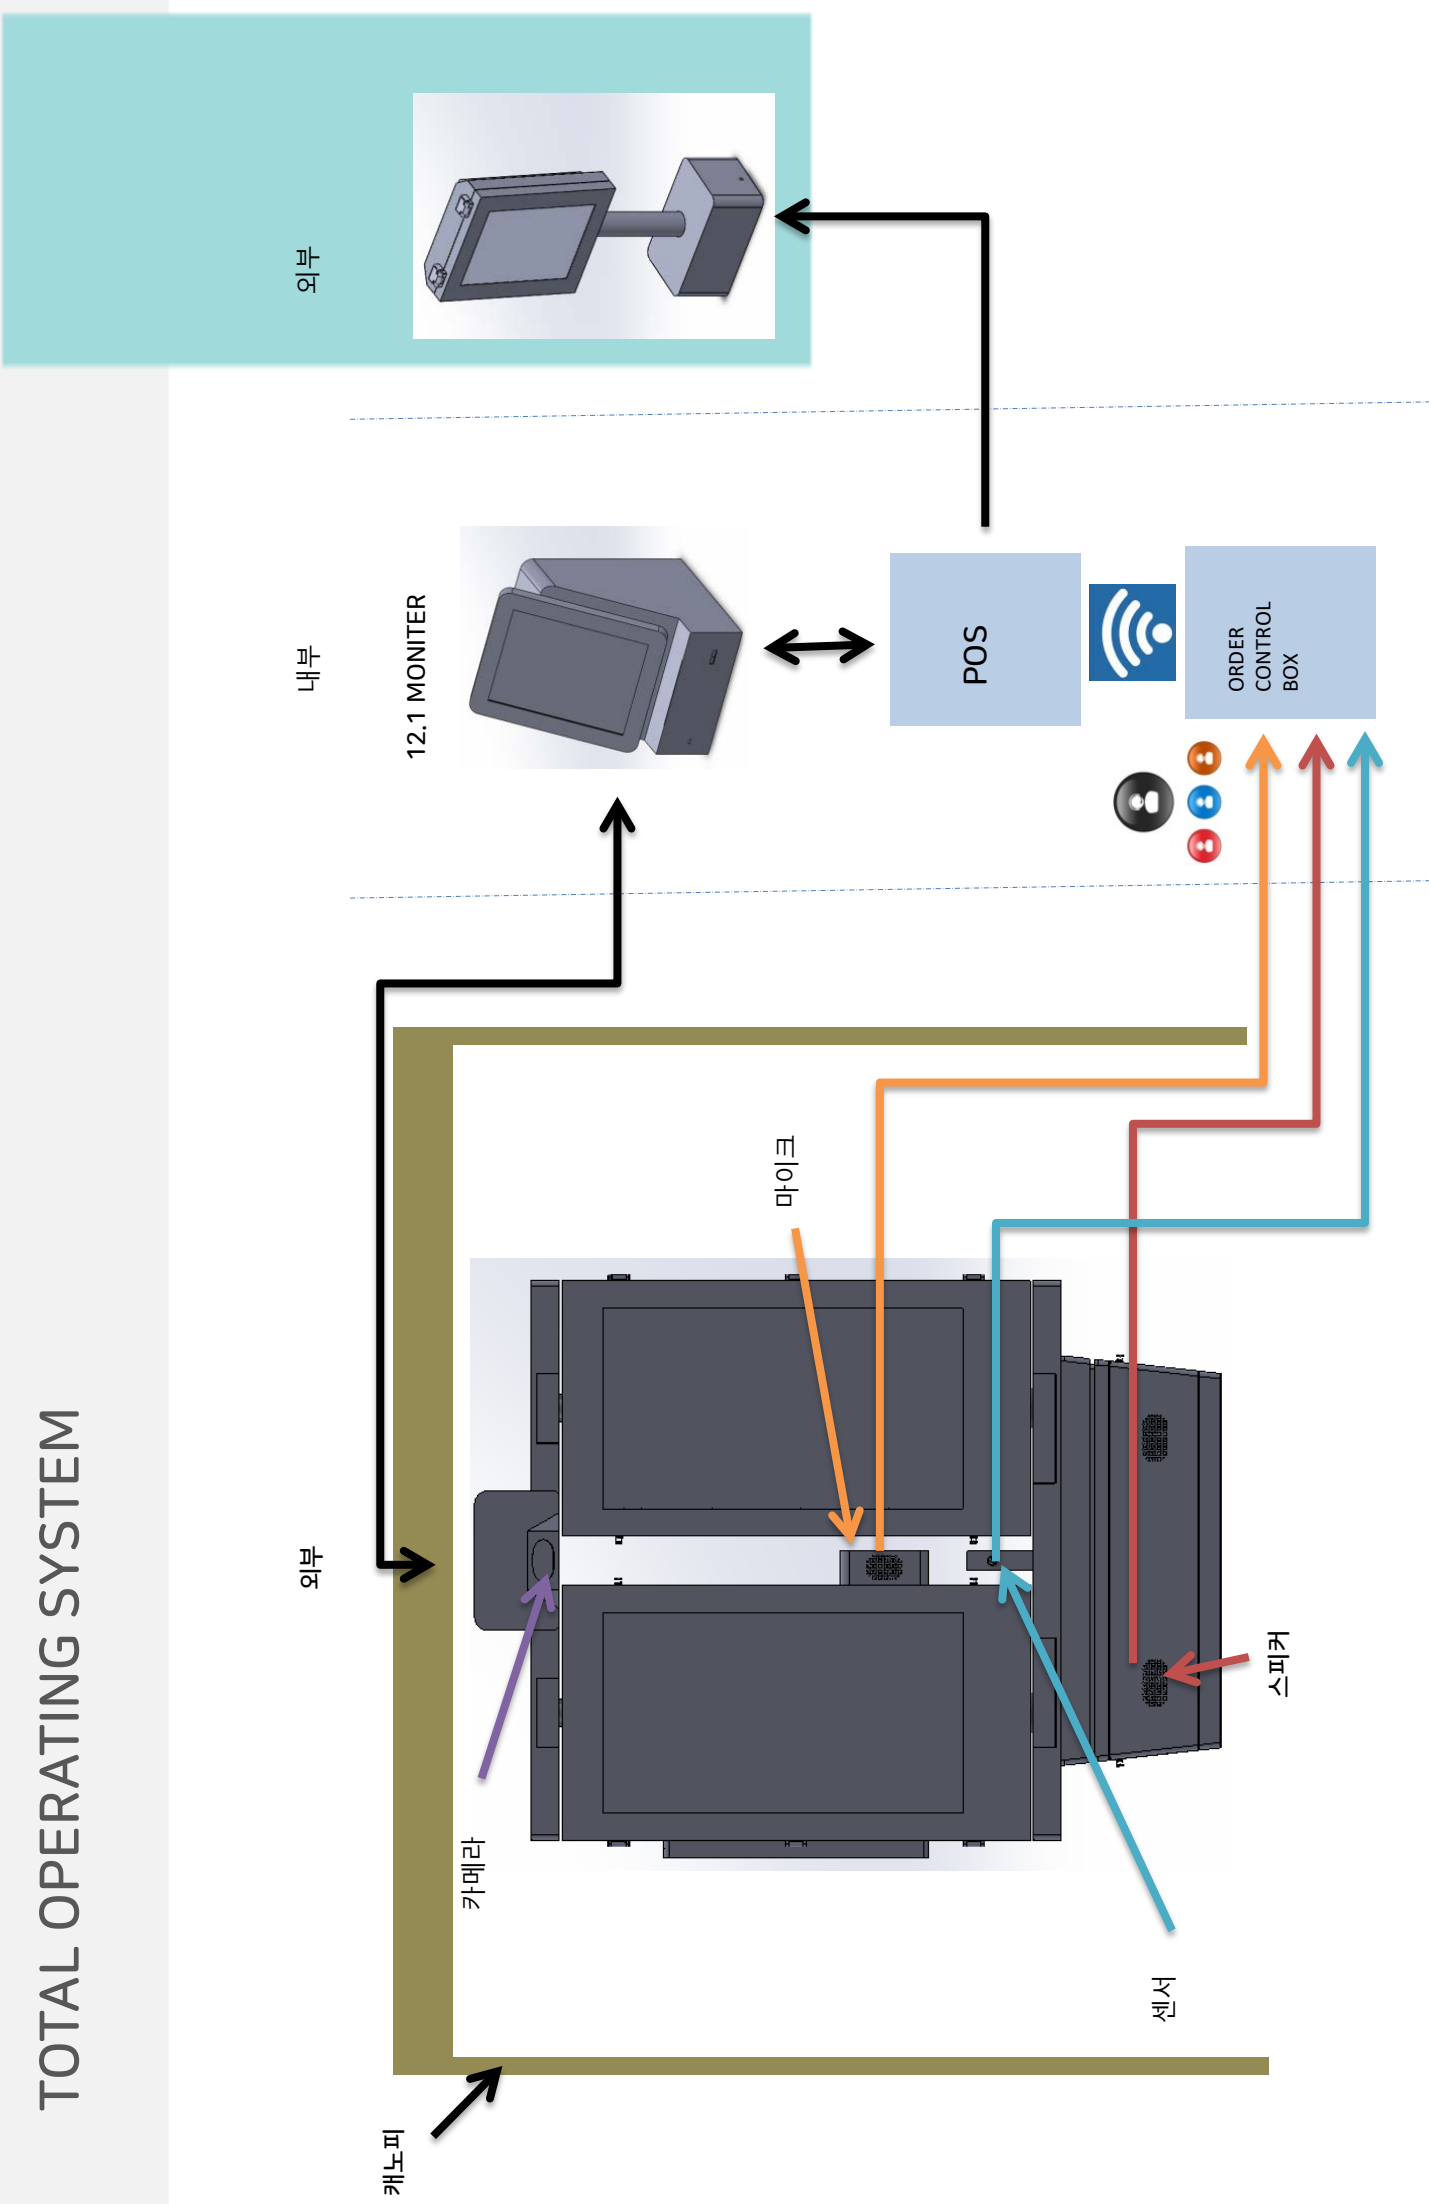

TDS display Drive Thru

TOTAL OPERATING SYSTEM

TOTAL OPERATING SYSTEM

▶ LCD ORDER DISPLAY

▶ LED MENU BOARD

TOTAL OPERATING SYSTEM

▶ STAFF CONTROL MONITOR

▶ POS BILL MONITOR

TOTAL OPERATING SYSTEM

Drive-thru OUTDOOR 32"

SPECIFICATIONS

LCD size	32 inch	Resolution	1920 x 1080
LCD brightness		1000~2000 nits	
Enclosure		2T Steel frame with powder coating	
Operation	PC	i3 ~ i5 CPU	
Glass		Laminated tempered glass AR / AG	
Operation Temperature		-50°C ~ 50°C	
Heating unit		500W Power consumption	
Timer		24h control timer (Power outage compensation)	
Input source		RGB, DVI, HDMI	
Option		Speaker, MIC	
Case material		SUS / STEEL	

Drive-thru OUTDOOR 46" DUAL

SPECIFICATIONS

LCD size	46 inch	Resolution	1920 x 1080
LCD brightness		2500 nits	
Enclosure		2T Steel frame with powder coating	
Operation	PC	i3 ~ i5 CPU	
Glass		Laminated tempered glass AR / AG	
Operation Temperature		-50°C ~ 50°C	
Heating unit		1500W Power consumption	
Timer		24h control timer (Power outage compensation)	
Input source		RGB, DVI, HDMI	
Option		Speaker, MIC	
Case material		SUS / STEEL	

좌 / 우
방향 회전

POS 또는 주문
터치 컨트롤
모니터 연동

옥외용 분체도장
(GRAY)

FEATURE

- 42 인치 Drive Thru 1000 cd/m² ~ 2000 cd/m²
- Single LCD monitor Type + Dual LCD menu
- 화상카메라 (Webcam)
- 방수 (Waterproof IP65)
- 바닥 매립센서형 차량감지
- 좌 / 우 방향 회전
- 옥외용 분체도장 (Black)
- 마이크 / 스피커 내장 (주문시스템)
- POS 또는 주문 컨트롤 터치 모니터 연동